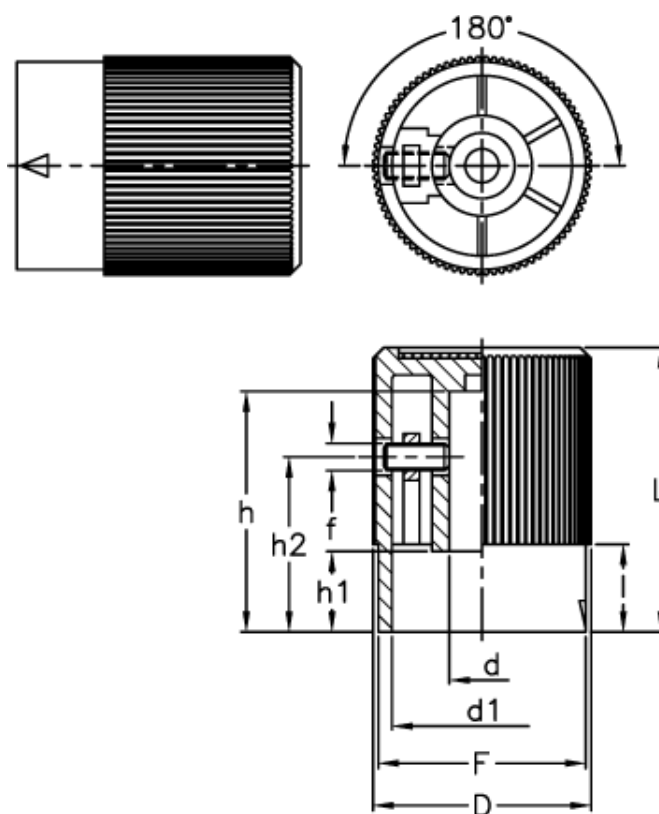

# Data Sheet

Article number: 2306031031

Description: Knurled grip knob w/index 31031  
IZP.25 N-6+K

## Measures

D	= 27	l	= 12
d1	= 22	L	= 30
d H8	= 6		
f	= M4		
F	= 25		
h	= 24		
h1	= 12		
h2	= 18		